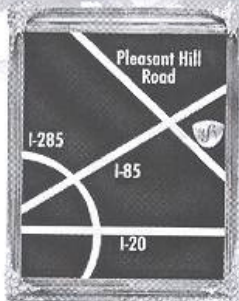

MONTHLY PRICES

VIOLIN	\$20
VIOLA	\$30
CELLO	\$50
BASS	\$100

Directions:

- From I-285 around Atlanta, take I-85 North to Pleasant Hill Road, exit 104.
- Turn right and continue on Pleasant Hill Road for 2.5 miles, you will see us on the left.
- Go to the next light, and make a U-turn.
- You should see a blue sign on the right side of the road that says Ronald Sachs Violins.